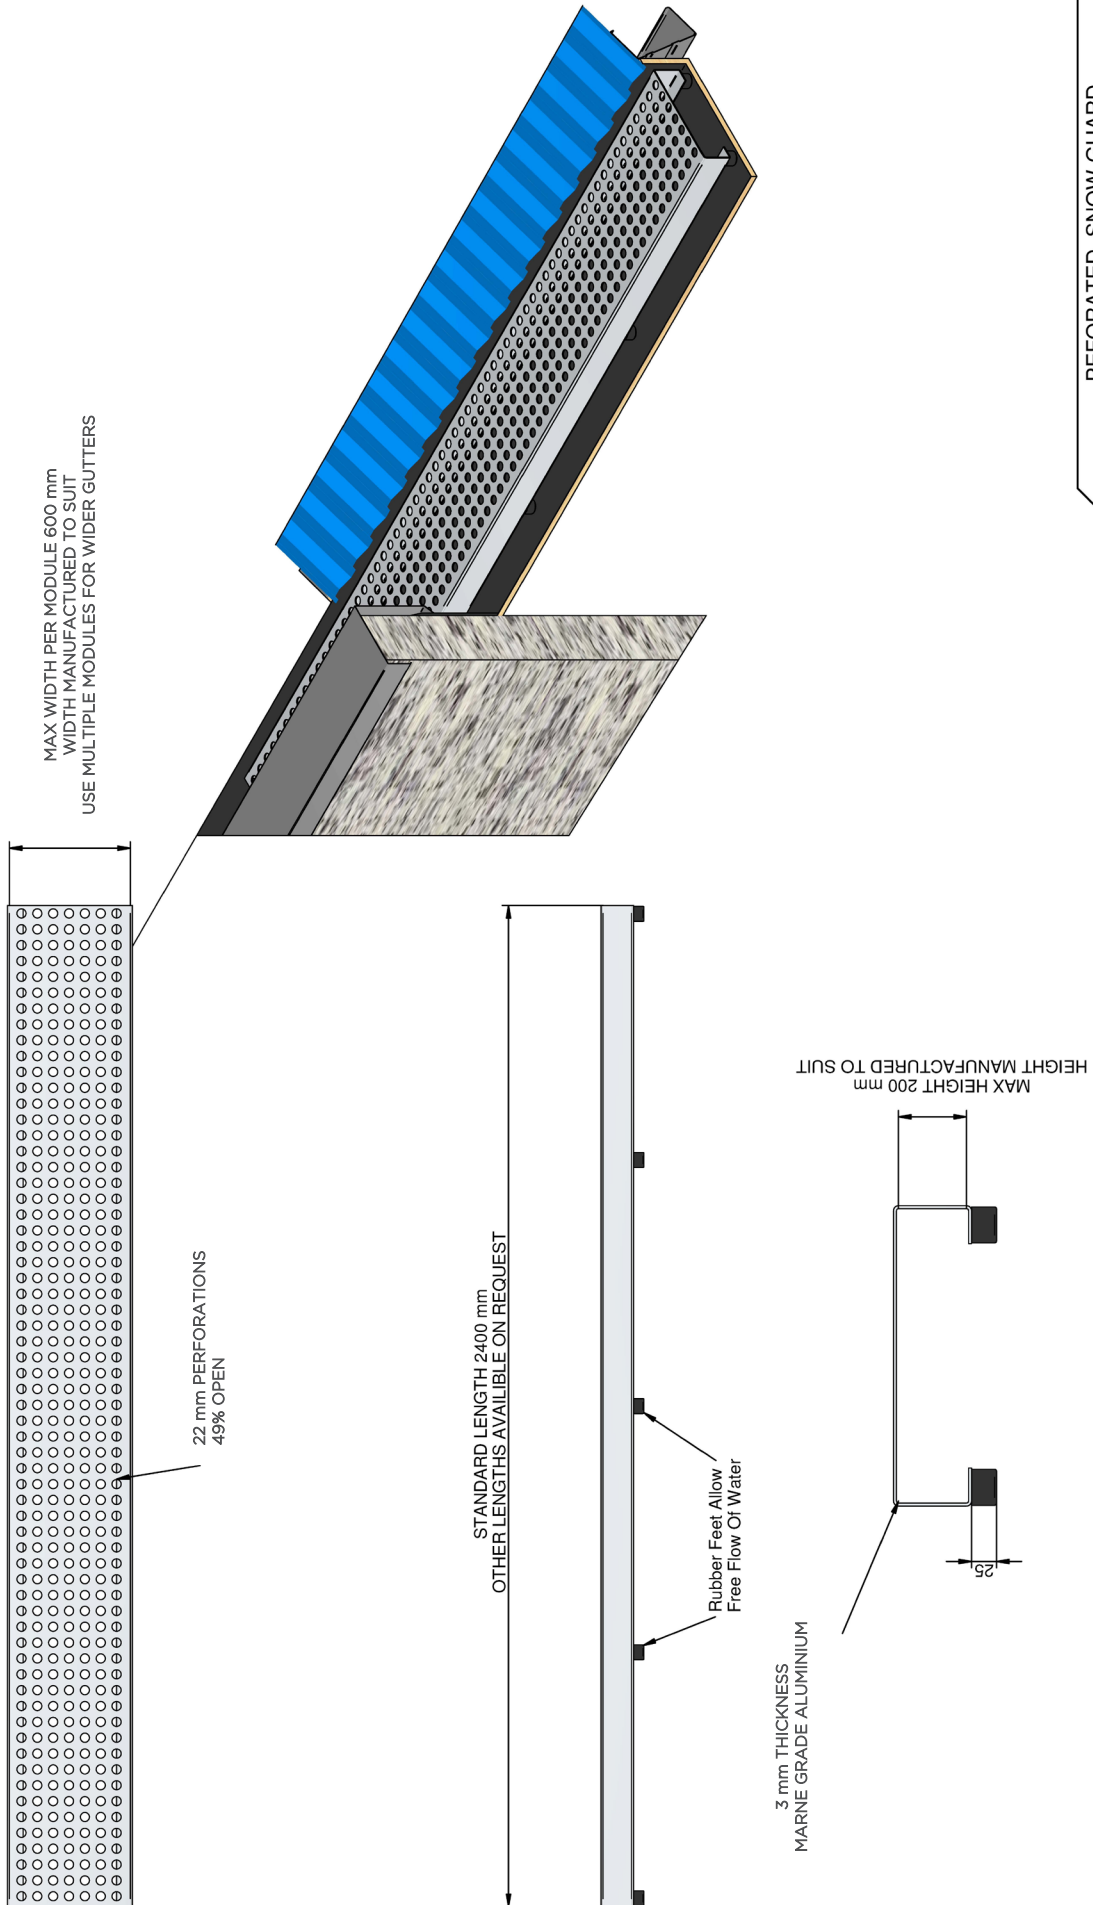

GUTTER COVER

MONKEYTOE GUTTER & SNOW GUARD

PRODUCT DESCRIPTION

Proprietary aluminium or fibre reinforced plastic trafficable decking/walkway modules to prevent gutters filling with snow or leaves.

TYPICAL USES / APPLICATIONS

TECHNICAL DATA / MATERIALS

APPROVALS / STANDARDS

- FRP - Fibre reinforced plastic decking 15mm deep with 30 x 30mm openings
- Base structure aluminium with polyethylene bracketing
- All screws 316 stainless
- Aluminium - 3mm folded aluminium sheets with 316 stainless steel screws
- Separation between gutter and guard is 4mm
- Rubber strips

PRODUCT IMAGES

8 | 7 | 6 | 5 | 4 | 3 | 2 | 1

ISOMETRIC VIEW

SKYWALK SNOW GUARD	
MONKEYTOE	
DWG No: 2004 - MKT SG - 01	10/02/2022
	SHEET 1 OF 1
DO NOT SCALE	SCALE 1:10
DIMENSIONS IN MILLIMETERS	

Monkeytoe
 EVERYTHING BETTER
 0800 658 637 - www.monkeytoe.co.nz

PEFORATED SNOW GUARD	
MONKEYTOE	
DWG No: 2004 - PSG - 01	12/06/2018
	SHEET 1 OF 1
DO NOT SCALE	SCALE 1:12
	REV:01
	DIMENSIONS IN MILLIMETERS

Monkeytoe

EVERYTHING BETTER
0800 658 637 - www.monkeytoe.co.nz