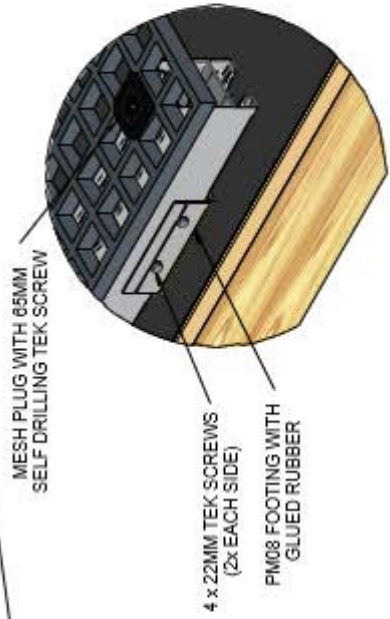

TECHNICAL DATA / MATERIALS

APPROVALS / STANDARDS

- FRP - Fibre reinforced plastic decking 15mm deep with 30 x 30mm openings
- Base structure aluminium with polyethylene bracketing
- All screws 316 stainless
- Aluminium - 3mm folded aluminium sheets with 316 stainless steel screws
- Separation between gutter and guard is 4mm
- Rubber strips

PRODUCT IMAGES

8 | 7 | 6 | 5 | 4 | 3 | 2 | 1

ISOMETRIC VIEW

SKYWALK SNOW GUARD	
MONKEYTOE	
DWG No: 2004 - MKT SG - 01	10/02/2022
	SHEET 1 OF 1
DO NOT SCALE	SCALE 1:10
DIMENSIONS IN MILLIMETERS	

Monkeytoe
 EVERYTHING BETTER
 0800 658 637 - www.monkeytoe.co.nz