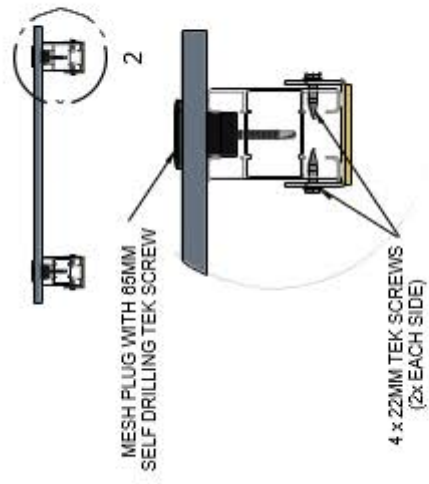

TECHNICAL DATA / MATERIALS

APPROVALS / STANDARDS

- FRP - Fibre reinforced plastic decking 15mm deep with 30 x 30mm openings
- Base structure aluminium with polyethylene bracketing
- All screws 316 stainless
- Aluminium - 3mm folded aluminium sheets with 316 stainless steel screws
- Separation between gutter and guard is 4mm
- Rubber strips

PRODUCT IMAGES

8 | 7 | 6 | 5 | 4 | 3 | 2 | 1

ISOMETRIC VIEW

SKYWALK SNOW GUARD	
MONKEYTOE	
DWG No: 2004 - MKT SG - 01	10/02/2022
	SHEET 1 OF 1
DO NOT SCALE	SCALE 1:10
DIMENSIONS IN MILLIMETERS	

Monkeytoe
 EVERYTHING BETTER
 0800 658 637 - www.monkeytoe.co.nz

PEFORATED SNOW GUARD	
MONKEYTOE	
DWG No: 2004 - PSG - 01	12/06/2018
	SHEET 1 OF 1
DO NOT SCALE	SCALE 1:12
	REV:01
	DIMENSIONS IN MILLIMETERS

Monkeytoe

EVERYTHING BETTER
0800 658 637 - www.monkeytoe.co.nz