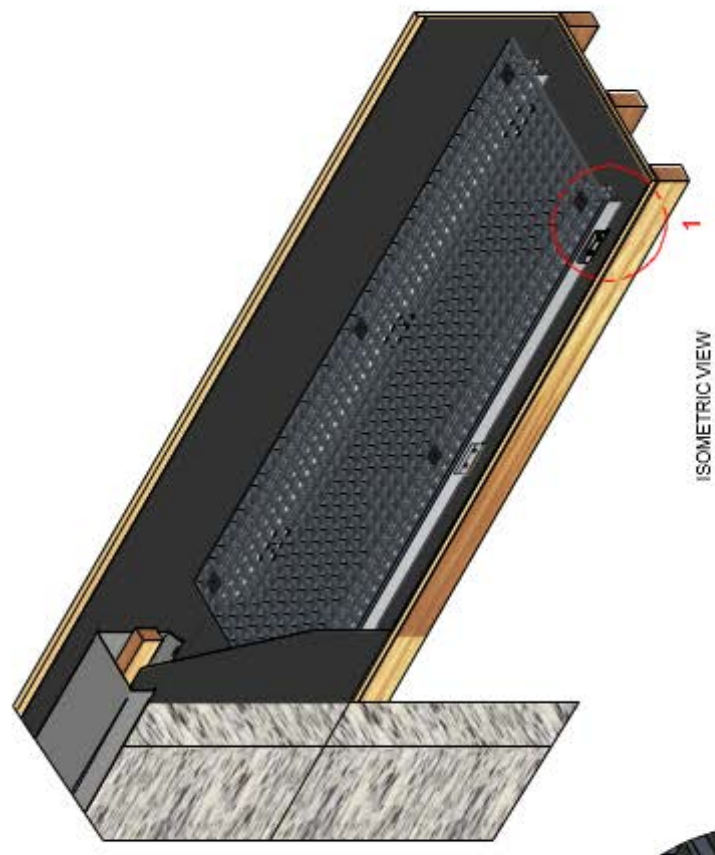

TECHNICAL DATA / MATERIALS

APPROVALS / STANDARDS

- FRP - Fibre reinforced plastic decking 15mm deep with 30 x 30mm openings
- Base structure aluminium with polyethylene bracketing
- All screws 316 stainless
- Aluminium - 3mm folded aluminium sheets with 316 stainless steel screws
- Separation between gutter and guard is 4mm
- Rubber strips

PRODUCT IMAGES

8 | 7 | 6 | 5 | 4 | 3 | 2 | 1

ISOMETRIC VIEW

SKYWALK SNOW GUARD	
MONKEYTOE	
DWG No: 2004 - MKT SG - 01	10/02/2022
	SHEET 1 OF 1
DO NOT SCALE	SCALE 1:10
DIMENSIONS IN MILLIMETERS	

Monkeytoe
 EVERYTHING BETTER
 0800 658 637 - www.monkeytoe.co.nz